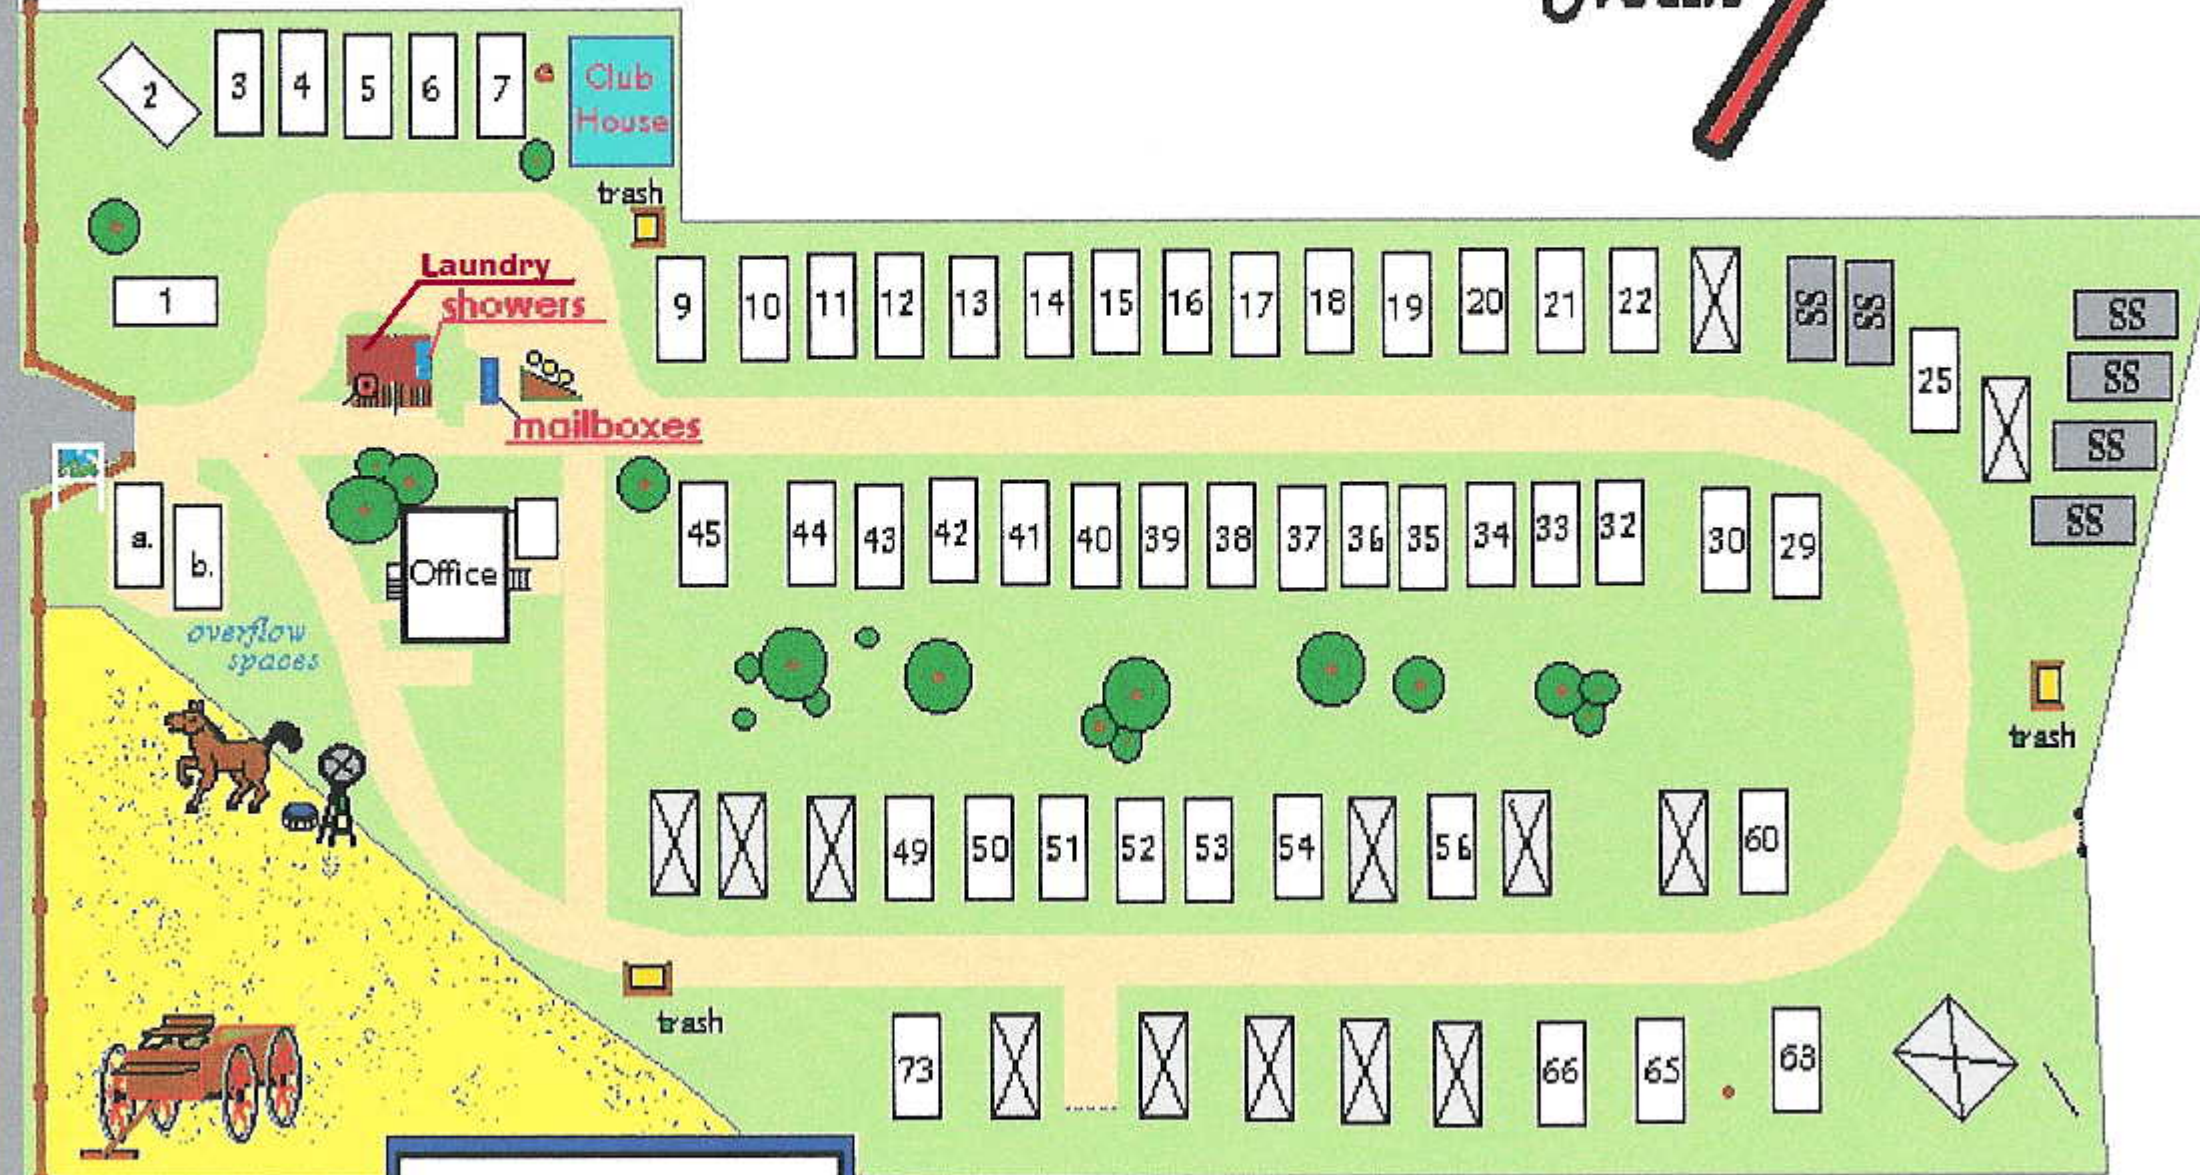

Leadville →

HWY 24

← Buena Vista, 2 miles

**KEY:**

- R.V. Spaces 
- Mobile Homes 
- Storage Space 

*Valley Mobile Park Inc.*